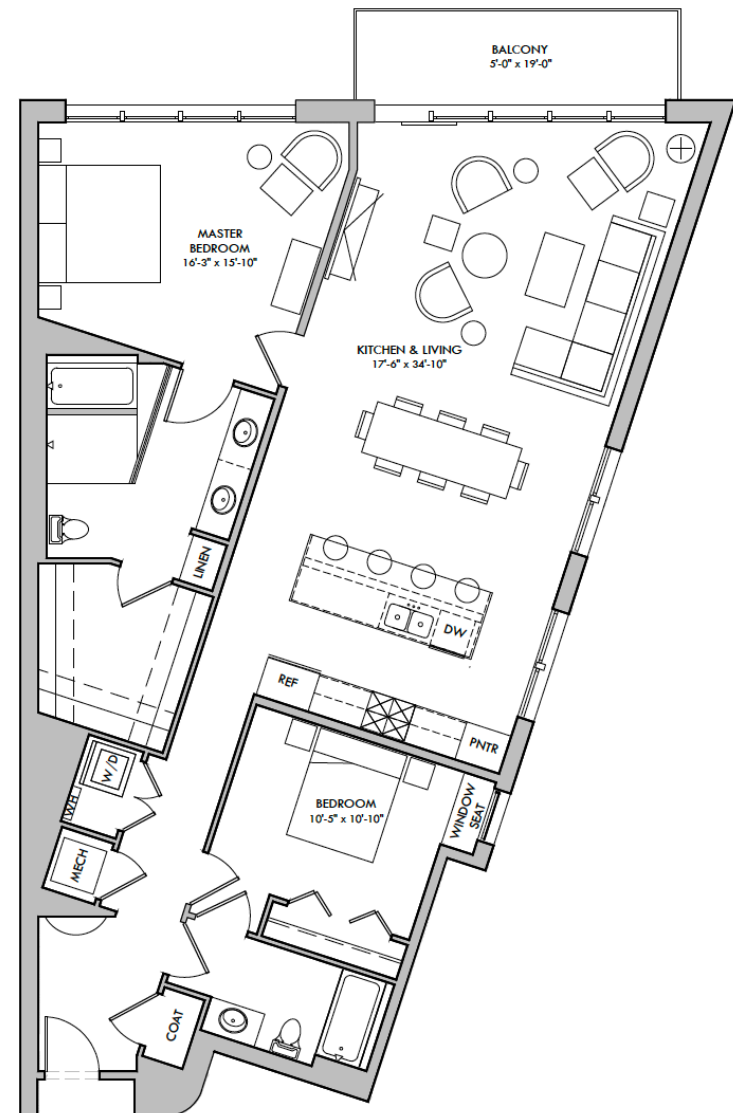

LYRIC

LOFTS

Ballad 2

UNIT TYPE "G-2" (#201)

1,574 SQ FT

2-BED / 2-BATH

Atlanta Fine Homes | Sotheby's
INTERNATIONAL REALTY

DEVELOPER SERVICES