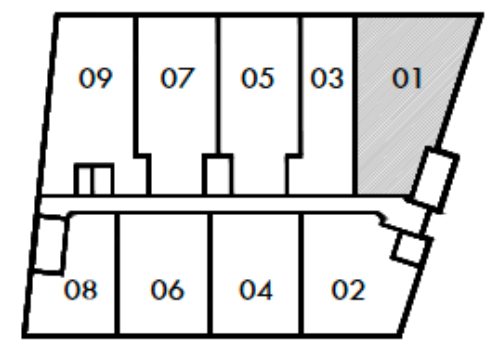

LYRIC

LOFTS

Ballad 3 Penthouse Level One

UNIT TYPE "G-3" (#301)
1,966 SQ FT
3-BED / 3-BATH

Atlanta Fine Homes | Sotheby's
INTERNATIONAL REALTY
DEVELOPER SERVICES

LyricLofts.com

Sales by Atlanta Fine Homes Sotheby's International Realty. 770.442.7300. All properties subject to availability. Plans, features and amenities subject to change without notice. All illustrations and plans are artist conceptual renderings and are subject to change without notice. Sotheby's International Realty Affiliates LLC. All rights reserved. Sotheby's International Realty Affiliates LLC fully supports the principles of the Fair Housing Act and the Equal Opportunity Act. Each franchise is independently owned and operated.

LYRIC

LOFTS

Ballad 3 Penthouse

Second Level

UNIT TYPE "G-3" (#301)

ROOF DECK LEVEL

Atlanta Fine Homes | Sotheby's INTERNATIONAL REALTY
DEVELOPER SERVICES

LyricLofts.com