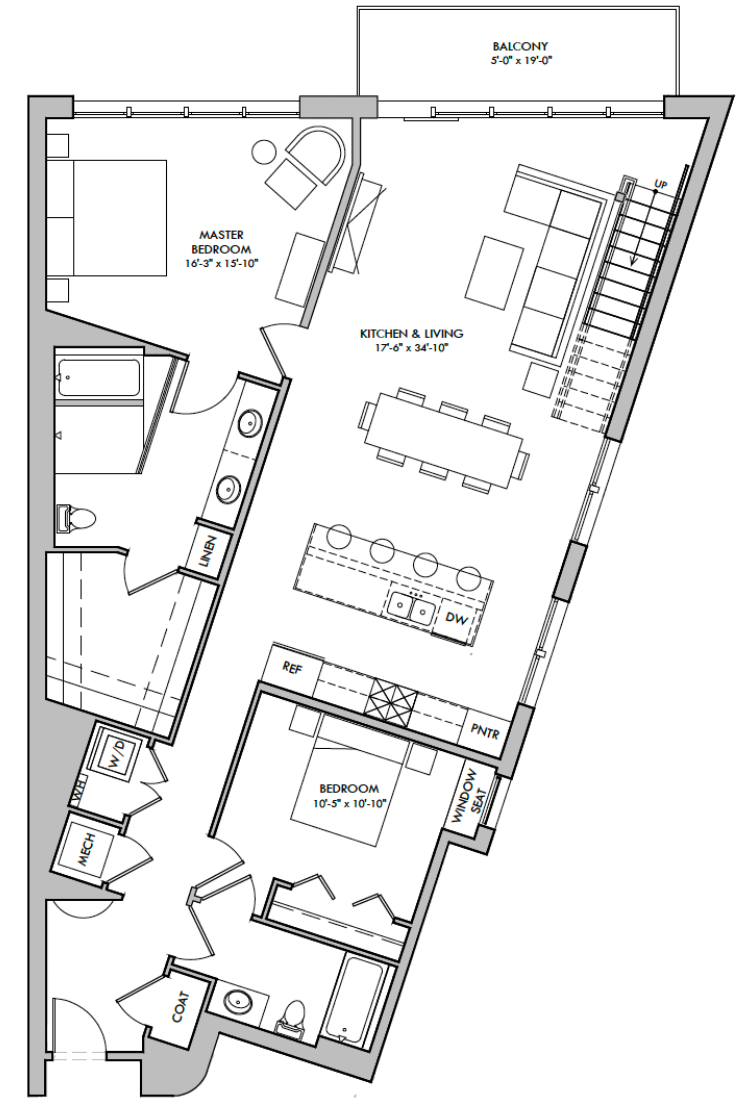

LYRIC

LOFTS

Ballad 3 Penthouse Level One

UNIT TYPE "G-3" (#301)
1,966 SQ FT
3-BED / 3-BATH

Atlanta Fine Homes | Sotheby's
INTERNATIONAL REALTY
DEVELOPER SERVICES

LyricLofts.com

Sales by Atlanta Fine Homes Sotheby's International Realty. 770.442.7300. All properties subject to availability. Plans, features and amenities subject to change without notice. All illustrations and plans are artist conceptual renderings and are subject to change without notice. Sotheby's International Realty Affiliates LLC. All rights reserved. Sotheby's International Realty Affiliates LLC fully supports the principles of the Fair Housing Act and the Equal Opportunity Act. Each franchise is independently owned and operated.

LYRIC

LOFTS

Ballad 3 Penthouse

Second Level

UNIT TYPE "G-3" (#301)

ROOF DECK LEVEL

Atlanta Fine Homes | Sotheby's INTERNATIONAL REALTY
DEVELOPER SERVICES

LyricLofts.com