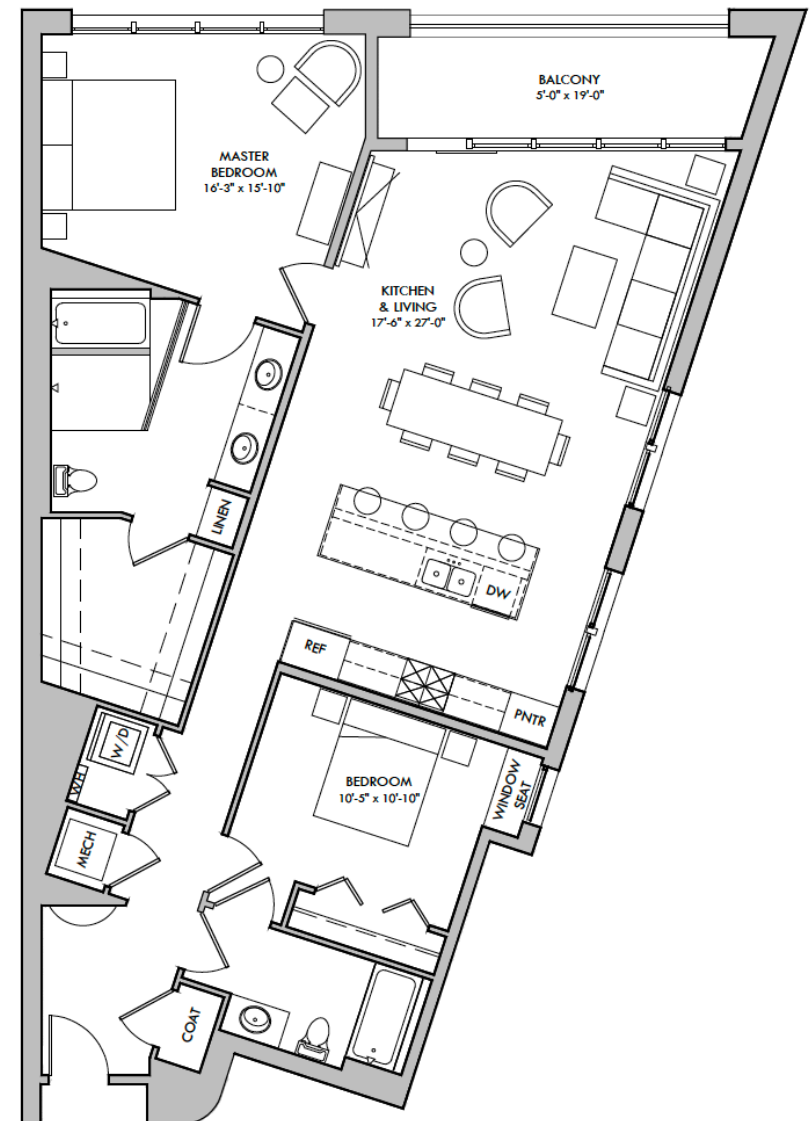

LYRIC

LOFTS

Ballad

UNIT TYPE "G-1" (#101)

1,450 SQ FT

2-BED / 2-BATH

Atlanta Fine Homes | **Sotheby's**
INTERNATIONAL REALTY
DEVELOPER SERVICES

LyricLofts.com