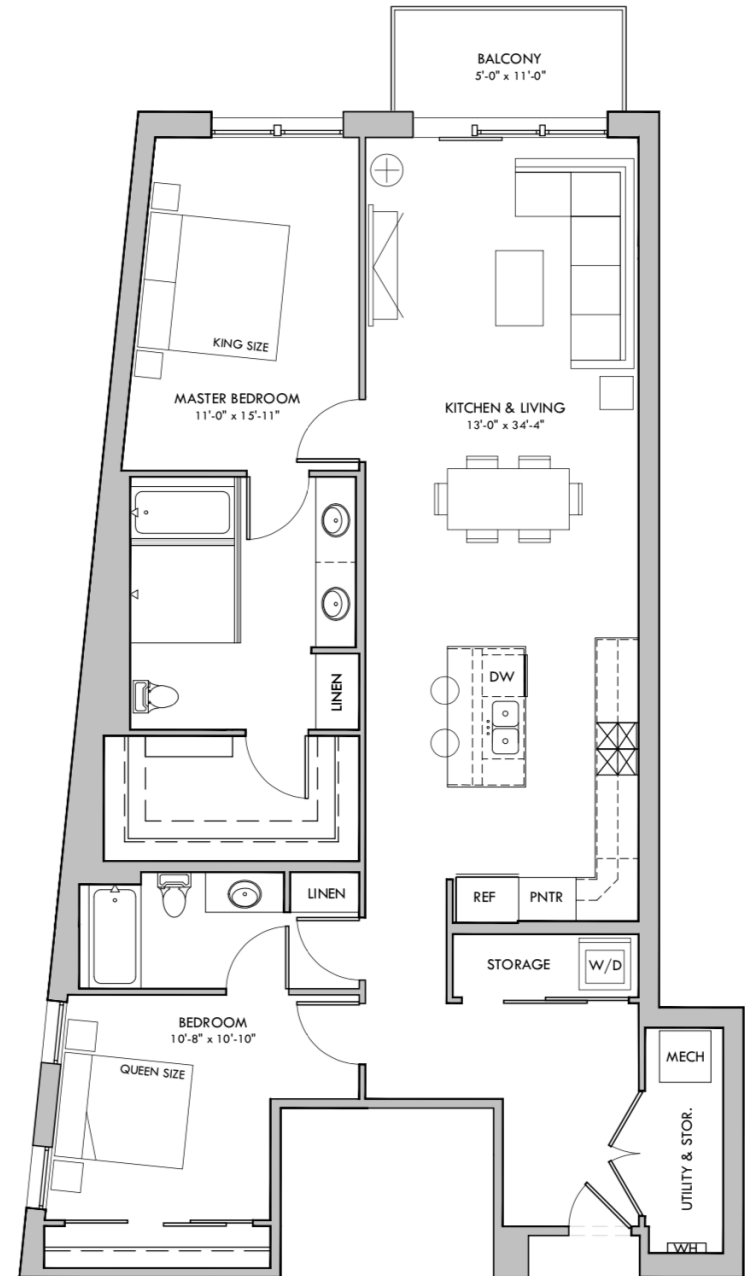

# LYRIC

LOFTS

## Prelude 2

UNIT TYPE "D-2" (#209)

1,471 SQ FT

2-BED / 2-BATH

Atlanta Fine Homes | Sotheby's  
INTERNATIONAL REALTY  
DEVELOPER SERVICES

LyricLofts.com

Sales by Atlanta Fine Homes Sotheby's International Realty. 770.442.7300. All properties subject to availability. Plans, features and amenities subject to change without notice. All illustrations and plans are artist conceptual renderings and are subject to change without notice. Sotheby's International Realty Affiliates LLC. All rights reserved. Sotheby's International Realty Affiliates LLC fully supports the principles of the Fair Housing Act and the Equal Opportunity Act. Each franchise is independently owned and operated.