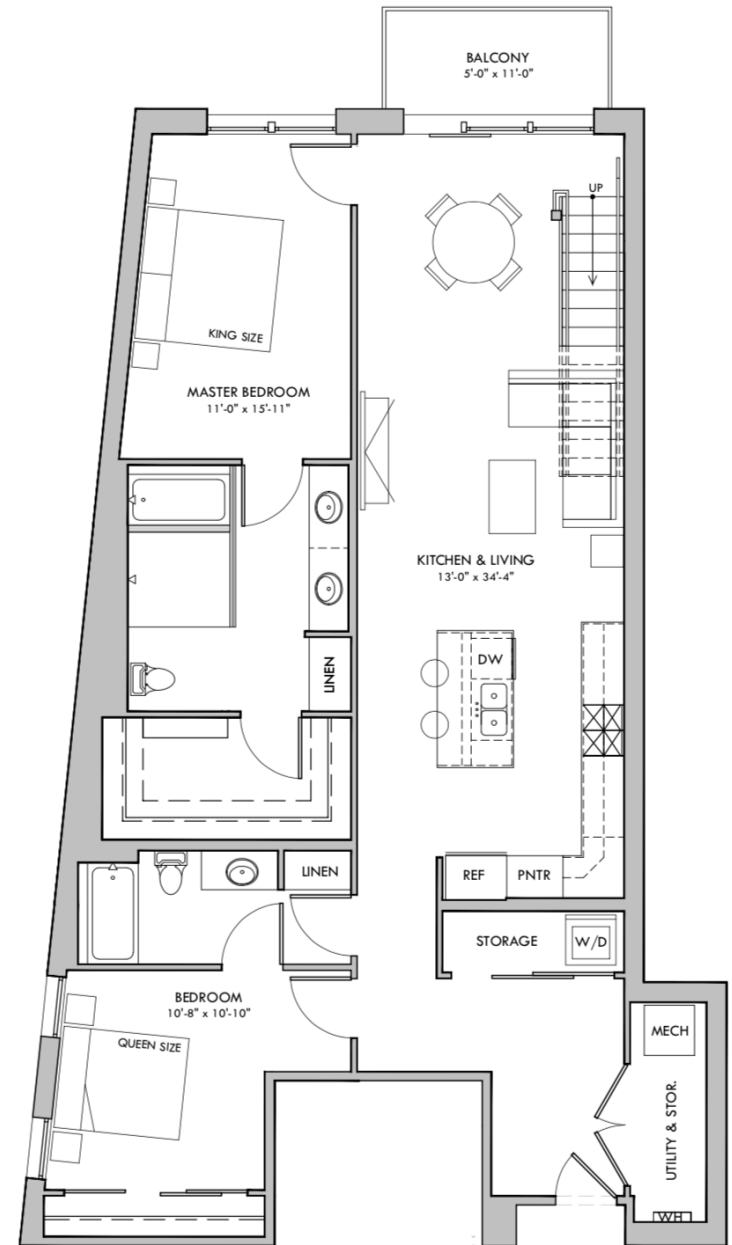

# LYRIC

LOFTS

## Prelude 3 Penthouse Level One

UNIT TYPE "D-3" (#309)

1,842 SQ FT

3-BED / 3-BATH

Atlanta Fine Homes | Sotheby's  
INTERNATIONAL REALTY

DEVELOPER SERVICES

LyricLofts.com

Sales by Atlanta Fine Homes Sotheby's International Realty. 770.442.7300. All properties subject to availability. Plans, features and amenities subject to change without notice. All illustrations and plans are artist conceptual renderings and are subject to change without notice. Sotheby's International Realty Affiliates LLC. All rights reserved. Sotheby's International Realty Affiliates LLC fully supports the principles of the Fair Housing Act and the Equal Opportunity Act. Each franchise is independently owned and operated.