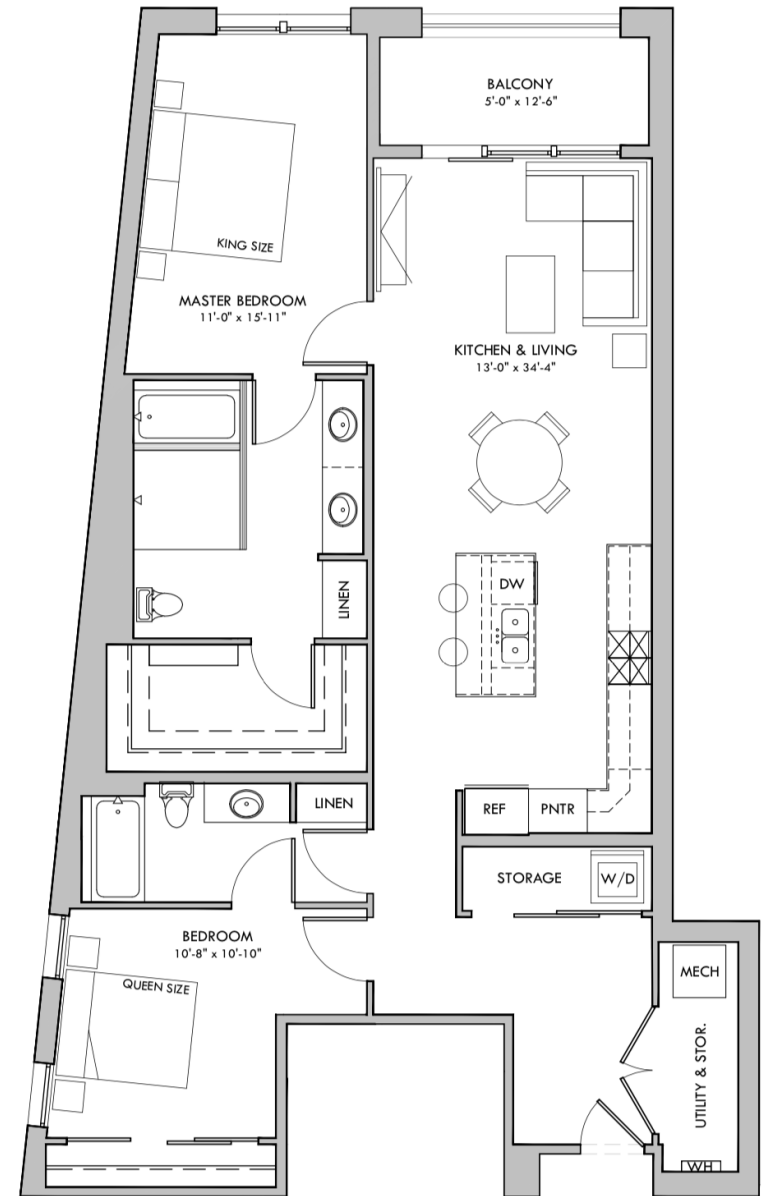

LYRIC

LOFTS

Prelude

UNIT TYPE "D-1" (#109)

1,391 SQ FT

2-BED / 2-BATH

Atlanta Fine Homes | Sotheby's
INTERNATIONAL REALTY
DEVELOPER SERVICES

LyricLofts.com